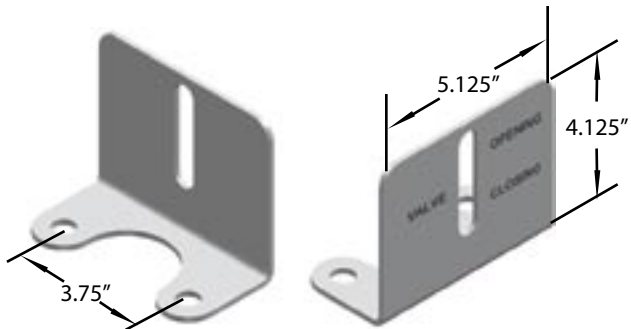

## CARGO VALVE POSITION INDICATOR PLATES 304 STAINLESS STEEL

STANDARD TALL INDICATOR PLATE

SPECIAL TALL INDICATOR PLATE

STANDARD SHORT INDICATOR PLATE

SPECIAL SHORT INDICATOR PLATE