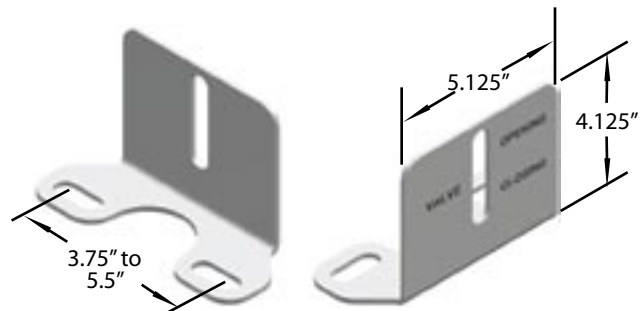

## CARGO VALVE POSITION INDICATOR PLATES 304 STAINLESS STEEL

STANDARD TALL INDICATOR PLATE

SPECIAL TALL INDICATOR PLATE

STANDARD SHORT INDICATOR PLATE

SPECIAL SHORT INDICATOR PLATE