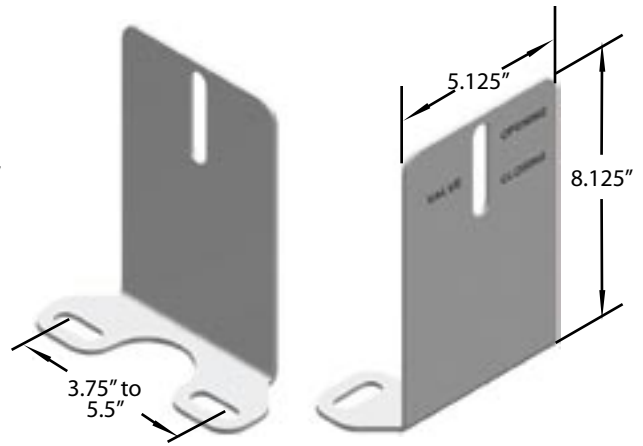

## CARGO VALVE POSITION INDICATOR PLATES 304 STAINLESS STEEL

STANDARD TALL INDICATOR PLATE

SPECIAL TALL INDICATOR PLATE

STANDARD SHORT INDICATOR PLATE

SPECIAL SHORT INDICATOR PLATE