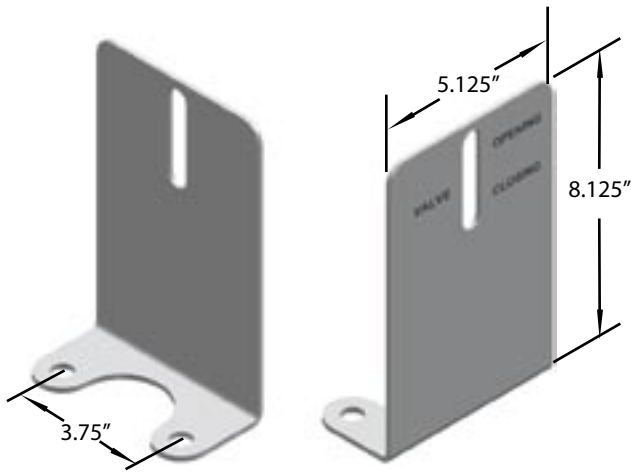

## CARGO VALVE POSITION INDICATOR PLATES 304 STAINLESS STEEL

STANDARD TALL INDICATOR PLATE

SPECIAL TALL INDICATOR PLATE

STANDARD SHORT INDICATOR PLATE

SPECIAL SHORT INDICATOR PLATE